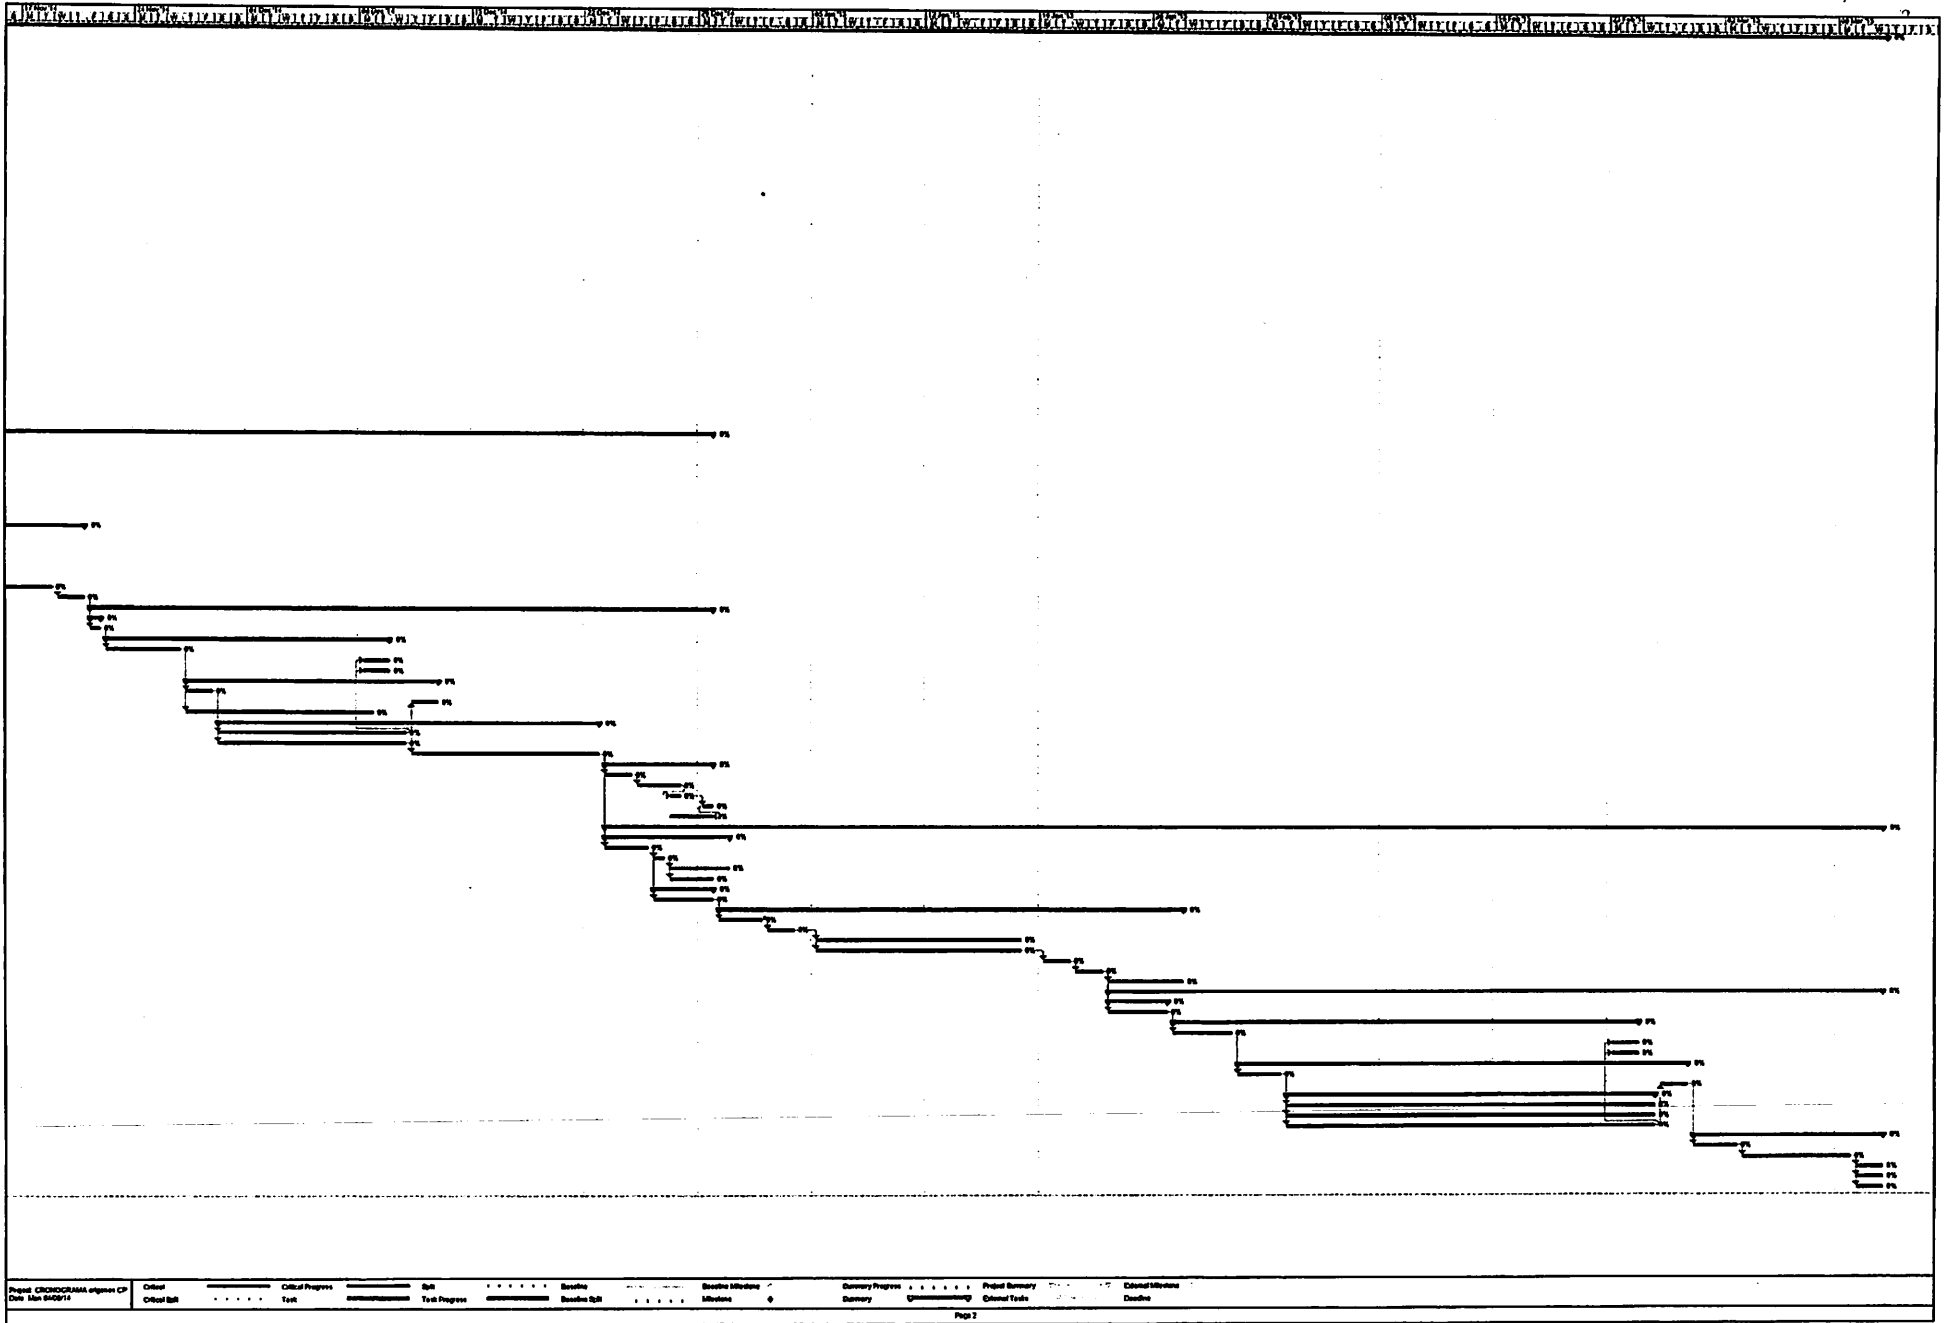

di goro serv

Project: CHRONOGRAM original CP
 Date: Mar 04/07

Orbit Orbit Bar	Critical Progress Critical Bar	Task Task Bar	Split Split Bar	Baseline Baseline Bar	Baseline Milestone Baseline Milestone	Summary Progress Summary Bar	Project Summary Project Summary Bar	Global Milestone Global Milestone
---------------------------	--	-------------------------	---------------------------	---------------------------------	---	--	---	---